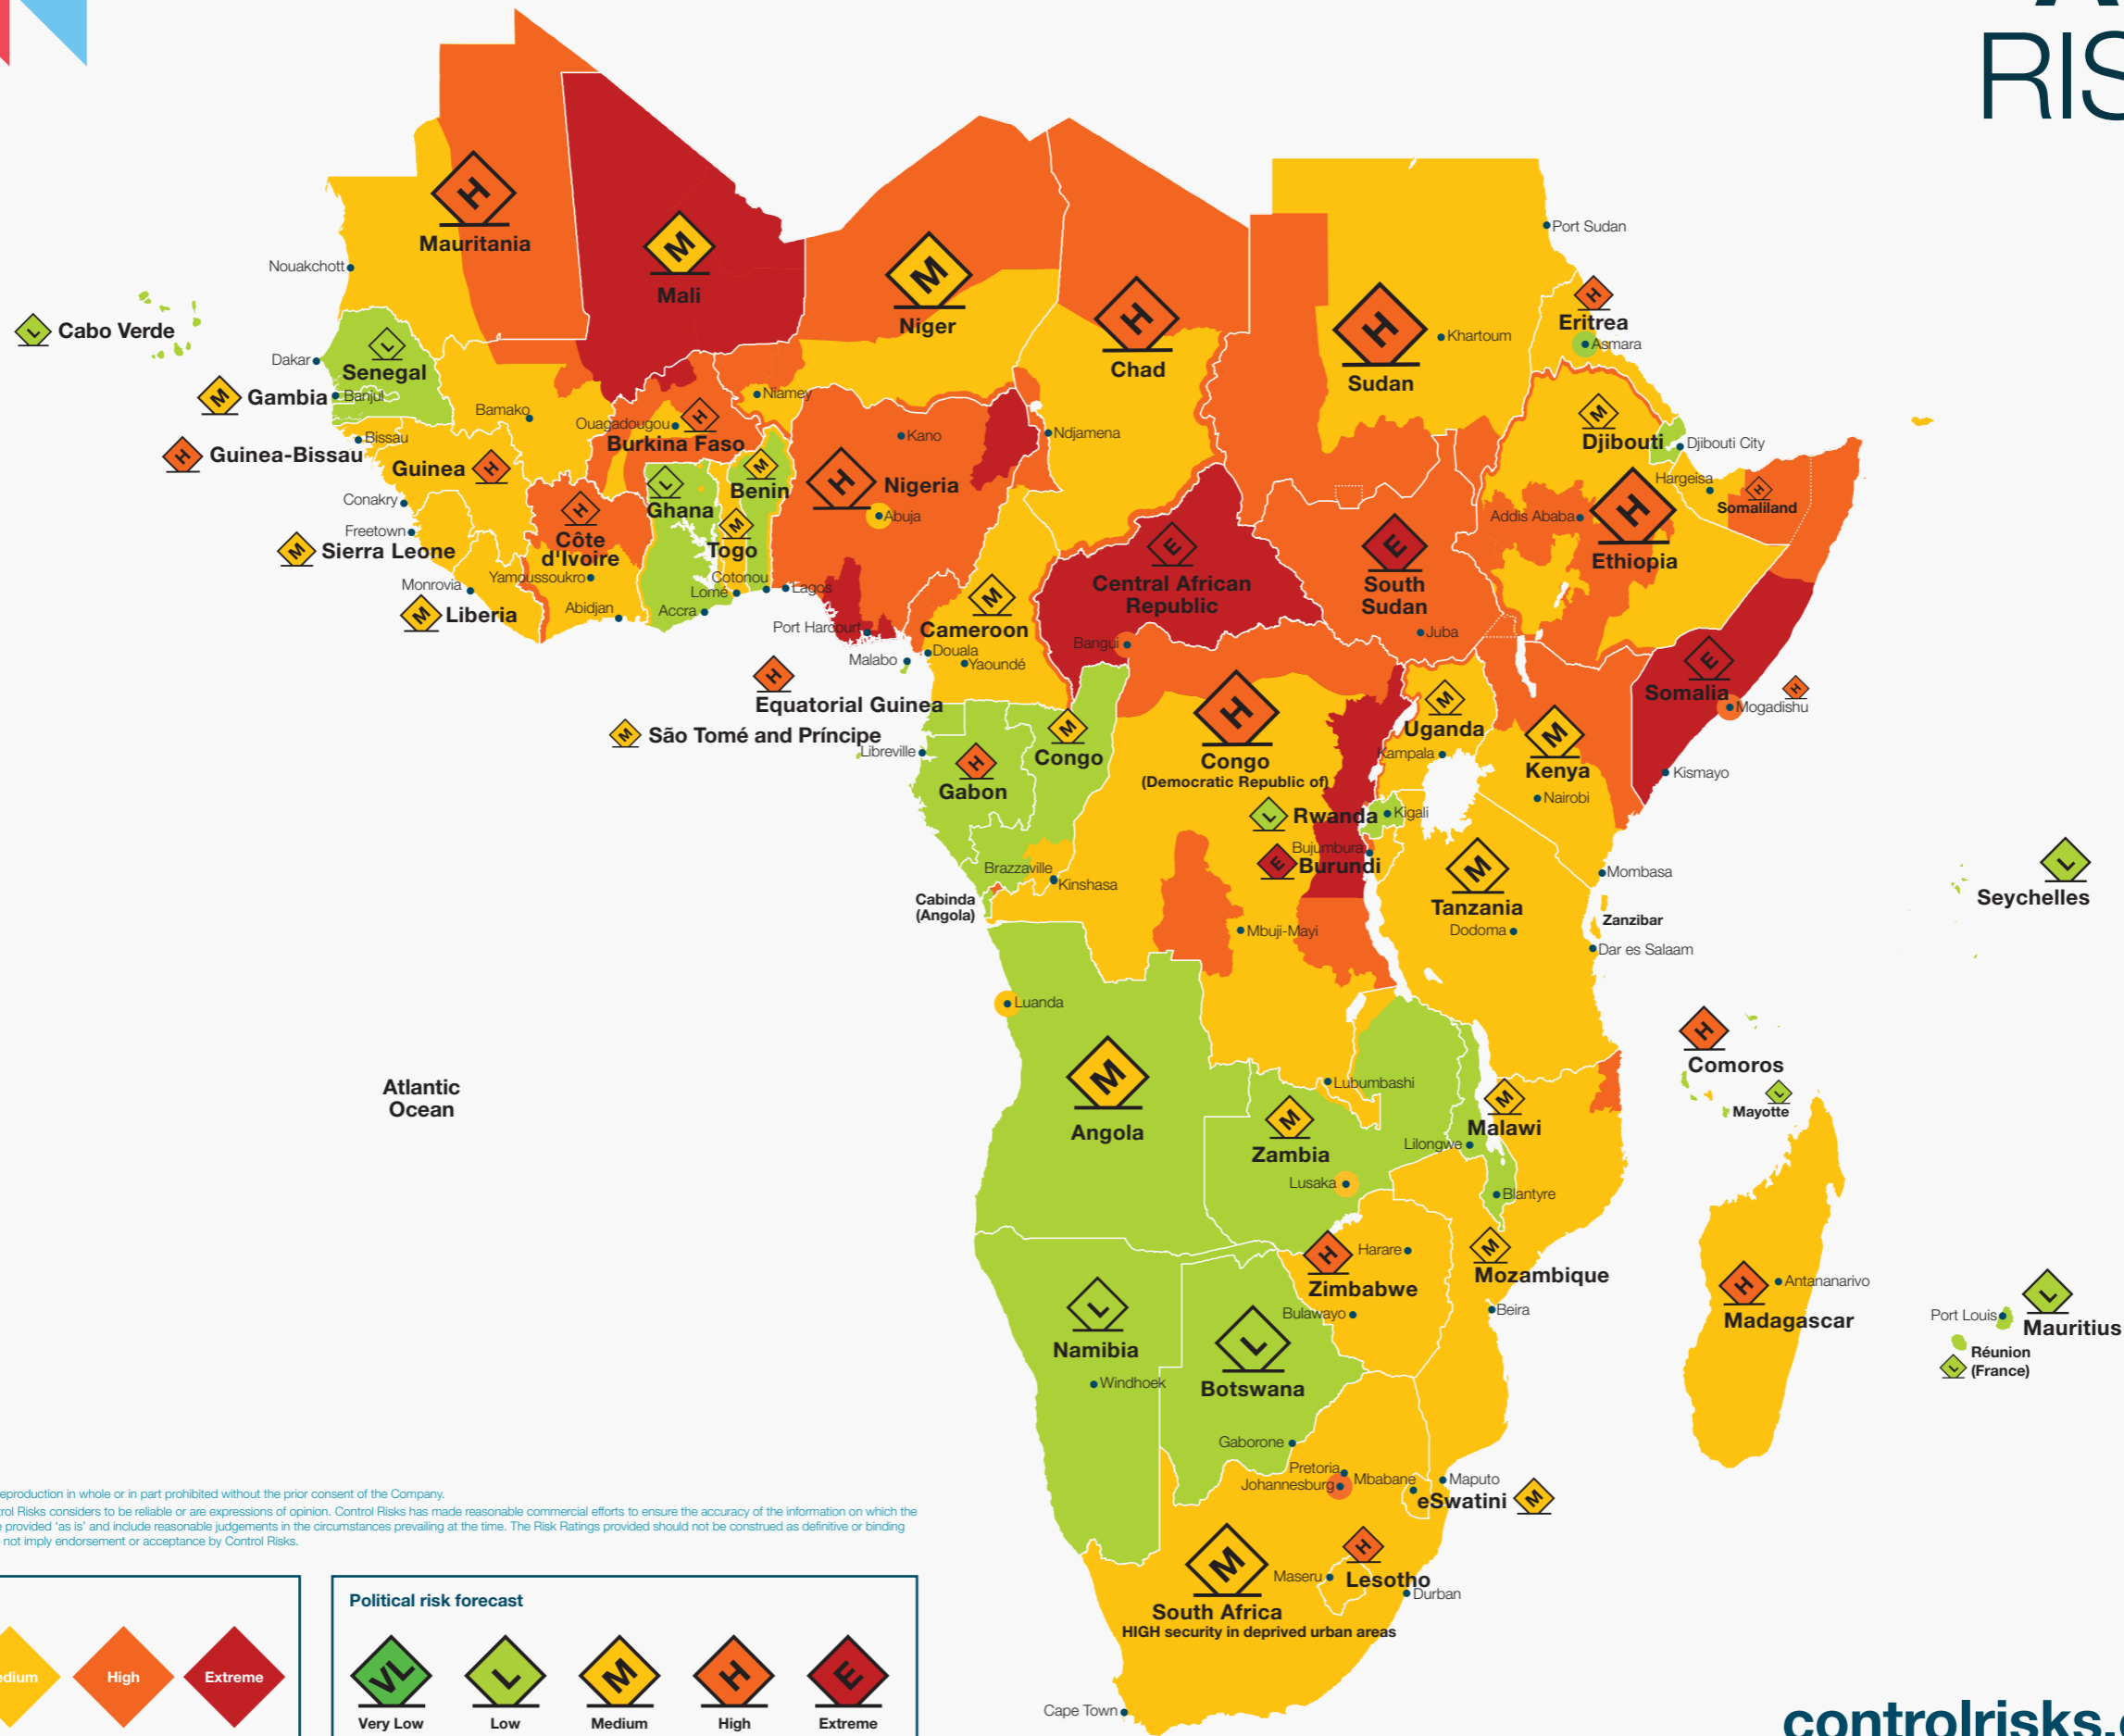

# AFRICA RISKMAP 2020

Copyright © Control Risks 2019. All rights reserved. Reproduction in whole or in part prohibited without the prior consent of the Company. The Risk Ratings are compiled from sources that Control Risks considers to be reliable or are expressions of opinion. Control Risks has made reasonable commercial efforts to ensure the accuracy of the information on which the Risk Ratings are based. However, the Risk Ratings are provided "as is" and include reasonable judgements in the circumstances prevailing at the time. The Risk Ratings provided should not be construed as definitive or binding advice. Boundaries and names shown on this map do not imply endorsement or acceptance by Control Risks.